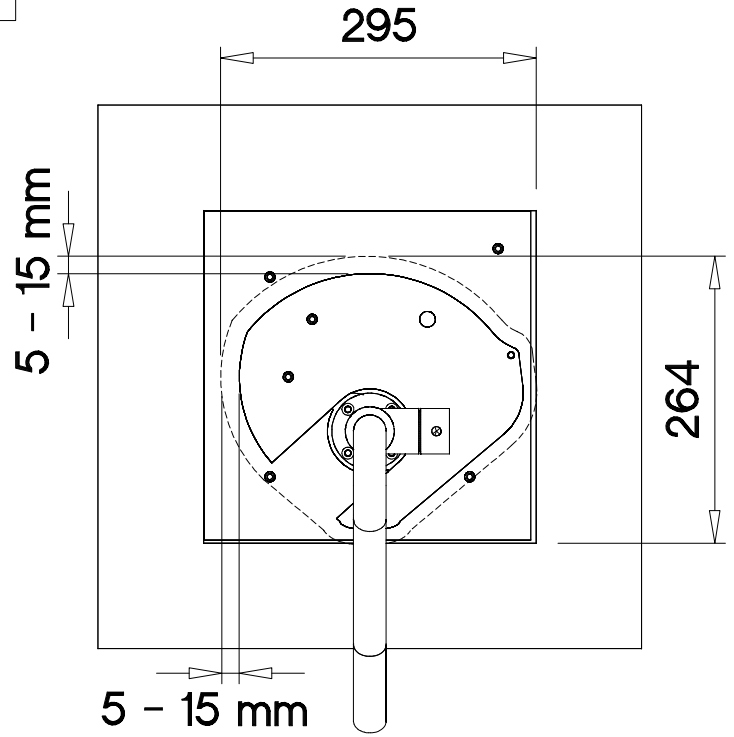

Eco-Friendly Faucet

Following the Neve ecological policy the CNL4940F and CNL4938F Bath and Washbasin Fillers just provide 11,5 Litres per Minute.

NEVE

5

6

7A

7B

OK