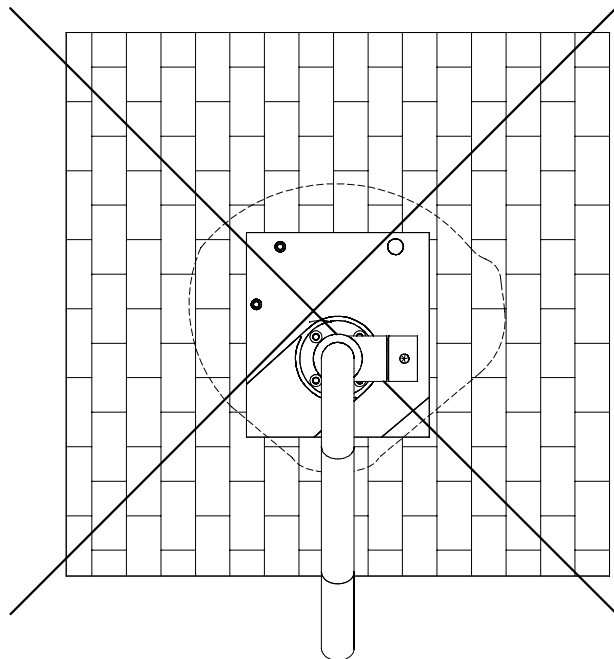

Eco-Friendly Faucet

Following the Neve ecological policy the CNL4940F and CNL4938F Bath and Washbasin Fillers just provide 11,5 Litres per Minute.

NEVE

5

6

7A

7B

OK